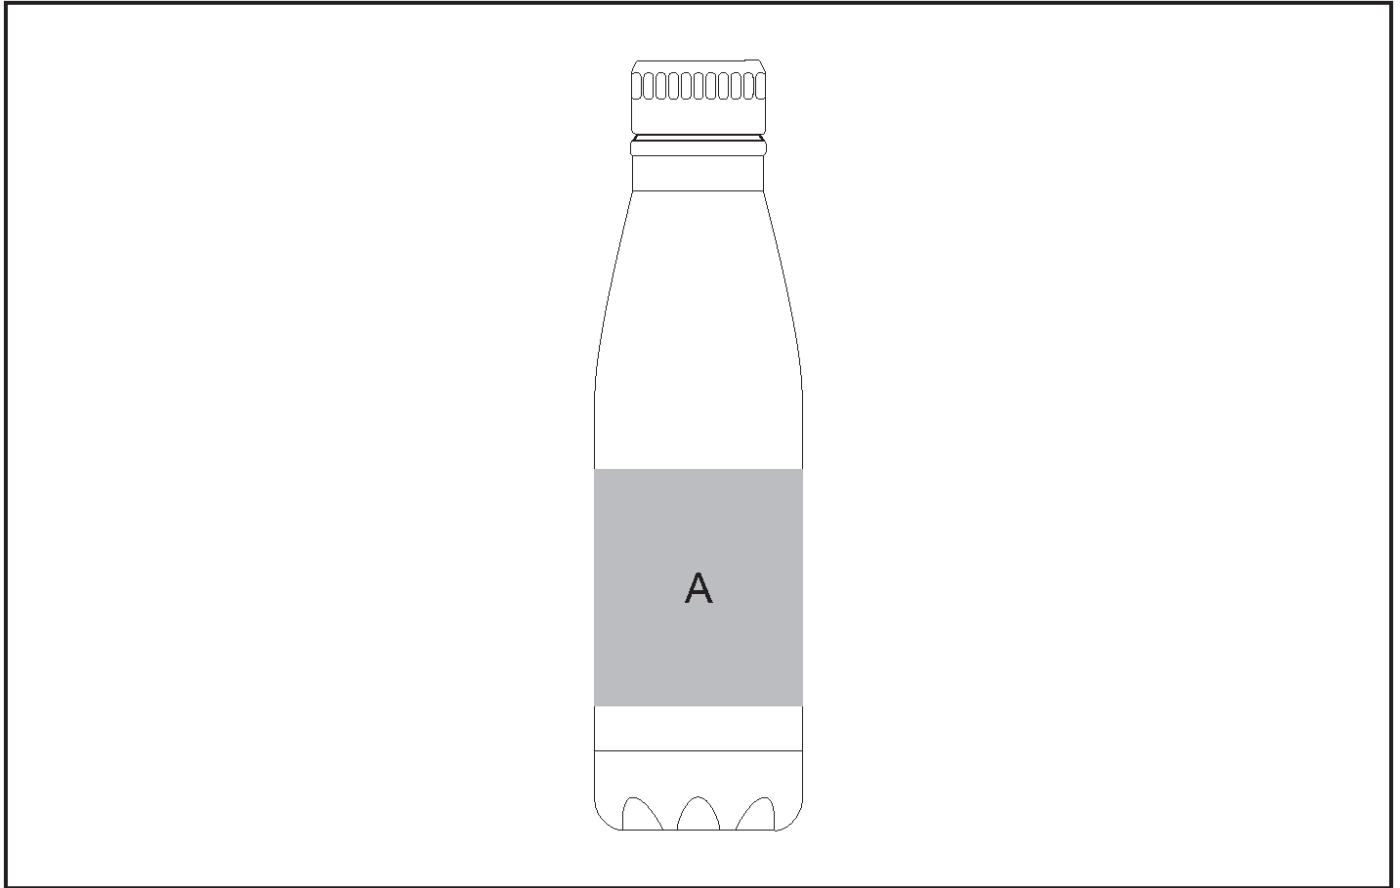

DW-7145

Omega Water Bottle

Need to know:

- - Includes 1-Colour, 1-Position Screen Wrap (setup fee applies)
- DP-D will not be a full wrap due to the inconsistency of the item.

Branding Options:

Position A

1. Pad Printing (PB)
4 Colours
Size: 30mm wide x 50mm high
2. Screen Wrap (SW)
1 Colour
Size: 210mm wide x 70mm high
3. Digital Print Drinkware (DP-C)
Full Colour
Size: 100mm wide x 60mm high
4. Digital Print Drinkware (DP-D)
Full Colour
Size: 200mm wide x 80mm high